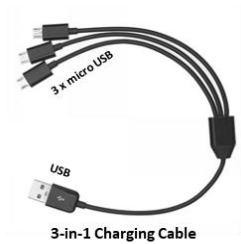

FOR EMERGENCY – RECREATION – EVERYDAY

MOAB POWERLITE RECREATION - EMERGENCY KIT

SOLAR PANEL

Type
Voltage/Wattage
Cables
Dimensions

SUNPOWER Monocrystalline Cells

Thinnest/Lightest/Dustproof/Waterproof/Impact Resistant
5.5V / 6W
1' L x 3-in-1 USB Charging Cable — 15' L USB Extension Cable
10.25" x 6.25" x 0.10"

LED LAMPS

Number of Lamps
Battery per Lamp
Wattage per Lamp
Voltage
Light intensity
Hours of Operation
Mounting

CREE LED - Dimmable / Rechargeable

3
2600mAh — Tier 1 NMC Lithium Cell — 10 Year Life — Replaceable
3W
5V USB In / 5V USB Out
Dimmable — High: 120 Lumens / Low: 60 Lumens
Dimmable - High: up to 8 Hours / Low: up to 24 Hours
Flat or Hanging or Handheld as Flashlight — Retractable Hanger

CARRY CASE

12"L x 6.5"W x 3.5"H

WARRANTY

1-year Limited Warranty